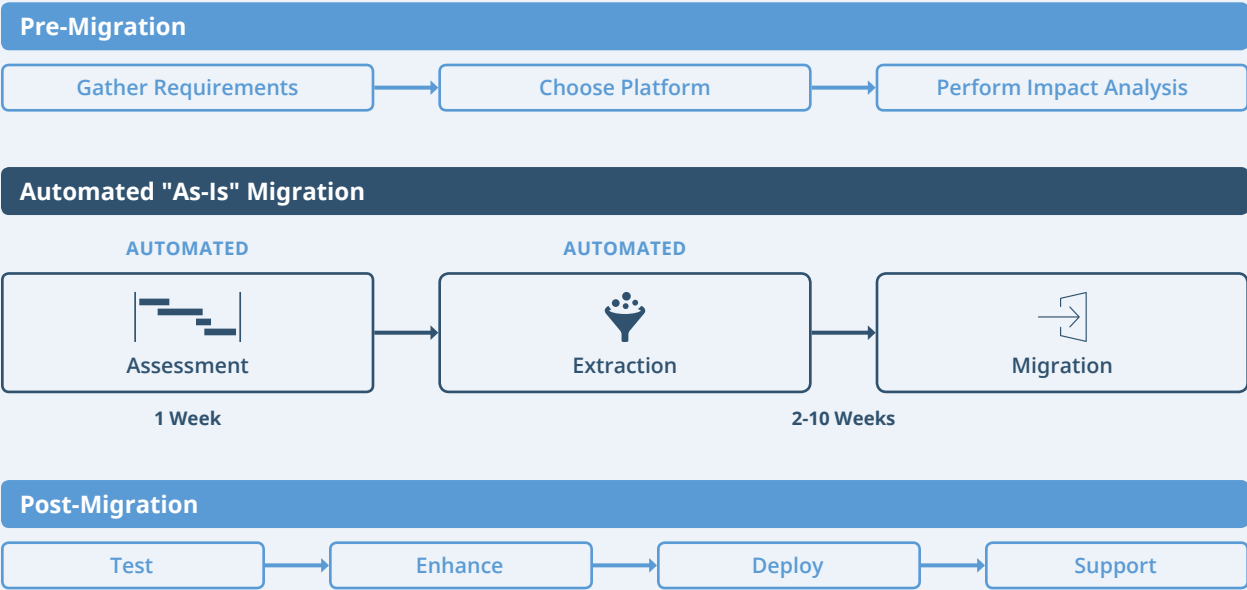

EXTRACTED ELEMENTS

- Reports
- Workbooks
- Worksheets
- Infrastructure
- Folders
- Calculations
- Filters
- Conditions
- Joins
- Hierarchies
- Classes
- Business Rules
- Security
- Roles

KEY BENEFITS

- Reduce migration time and cost by 70%
- 100% success rate
- Reduce the cost of development and maintenance
- Reduce total report count
- Improve your overall reporting strategy

Business Intelligence & Integrations Manager
Private US College

How It Works

Want to cut your migration cost & time in half?

Take our Free Migration Assessment

Our comprehensive Discoverer migration assessment identifies and analyzes all Discoverer reports and elements by owner, department, last time ran, and provides a detailed project plan to help you prioritize what to migrate, consolidate duplicates, and retire non-essential reports.