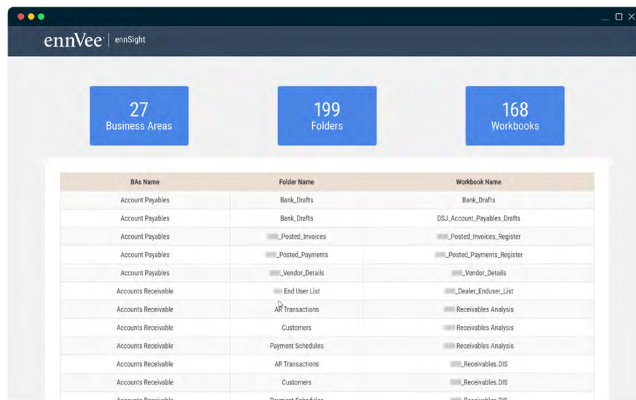

ennSight

Replace Oracle Discoverer in 2-10 weeks

Migrating from Oracle Discoverer is highly-manual and can require a time commitment ranging from a few months to a few years. ennVee's proprietary ennSight tool helps companies simplify the migration process through automation.

Automated Migration Tool: ennSight ensures a swift and cost-effective migration from Discoverer to your target platform of choice in 2-10 weeks. Using automation, we help you identify and extract complete reports from Discoverer before migrating to your desired platform.