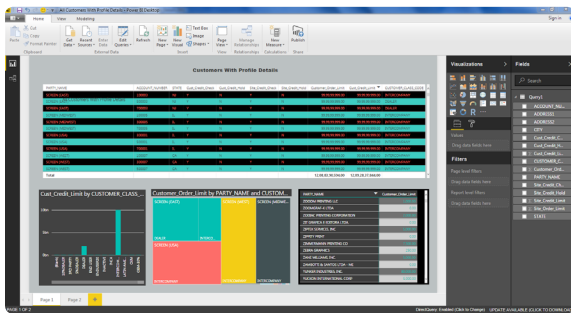

Microsoft Power BI

Intuitive Information Analysis Solutions

SELF-SERVICE, COST-EFFECTIVE BUSINESS ANALYTICS

Using open source technologies and leveraging existing pre-invested business platforms, we provide a unique information analytics tool to Managers and Executives for retrieving, analyzing and reporting accurate business information.

Our Offering

As a Business Executive, you are always anxious to know how your business is performing – are you meeting your sales forecast? Is the inventory effectively utilized? Are products shipped on time?

Are we buying at lower costs?

Are our customers placing repeat orders?

The answer to these questions is to access the right information at the right time, in the right form. Our Intelligent Reporting solution helps you mine the

voluminous data churned by your various transactional systems – ERP, legacy systems, spreadsheets and others.

Self-Service Access to Critical Information

Information overload is one of the greatest challenges to individuals and organizations today. It affects productivity and therefore significantly impacts corporate costs. The solution requires intuitively finding, integrating and utilizing business-critical information through effective information analysis and reporting tools.