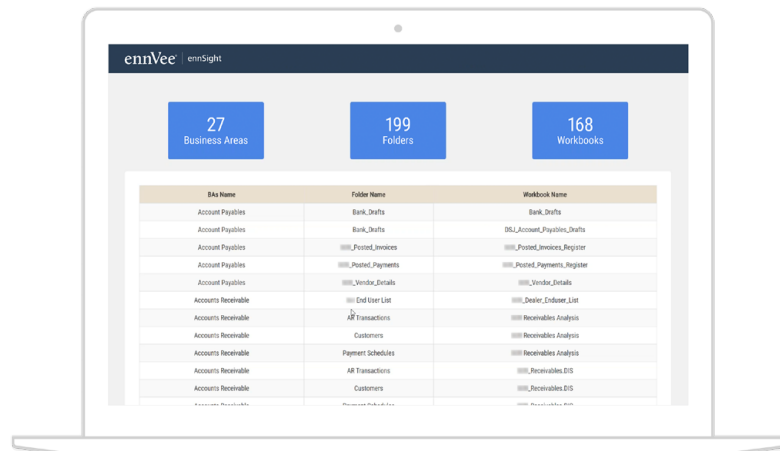

Automatically Replace Oracle Discoverer in 2-10 weeks

Migrating from Oracle Discoverer is highly-manual and can require a time commitment ranging from a few months to a few years. ennVee's proprietary ennSight tool helps companies simplify the migration process through automation.

KEY FEATURES

- Identify, categorize, and extract all Discoverer reports
- Automatically migrate complete Discoverer reports to your target platform of choice
- Zero-dollar assessment including conversion timeline and fixed-bid pricing
- Strategic roadmap and prioritized migration plan
- Provision to pick and choose what to migrate including consolidation of duplicate/triplicate reports, and retiring obsolete reports
- Add extra report fields prior to migrating
- Fully-integrated report migration environment
- Integration with business collaboration tools including SharePoint, Oracle Portal, and more.

KEY BENEFITS

- 70% reduction in cost and time to migrate
- 100% success rate guaranteed
- Minimize disruption to business operations
- Ensure business continuity on reporting and long-term Intellectual Property
- Mitigate risks associated with manual report migration and potential data loss

Assessment summary of all Workbooks, Business Areas, Folders, etc.

ennSight ensures a swift and cost-effective migration from Discoverer to your target platform of choice in 2-10 weeks. Through automation, we help you identify the number and complexity of your Discoverer reports, before extracting and migrating each report to your target platform of choice. Users can also add additional fields to each report, and pick and choose what to migrate, retire, or consolidate.