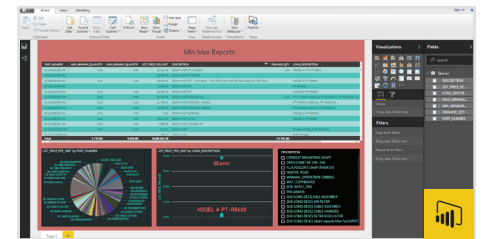

Core Offering

POWER BI EXPERTISE

- Migration from Oracle Discoverer
- Custom Development and Enhancements
- Integration with Oracle E-Business Suite
- End User Training
- Functional and Technical Consulting

ennVee is backed by over 15 years of delivering optimal ERP and custom developed solutions. Our seasoned technologists are committed to delivering quality solutions to customers across a myriad of industries.

Request a demo and complimentary assessment today

900 East Diehl Road Suite 160 Naperville, IL 60563 USA • +1 888 848-6059 • inquiries@ennvee.com • www.ennvee.com